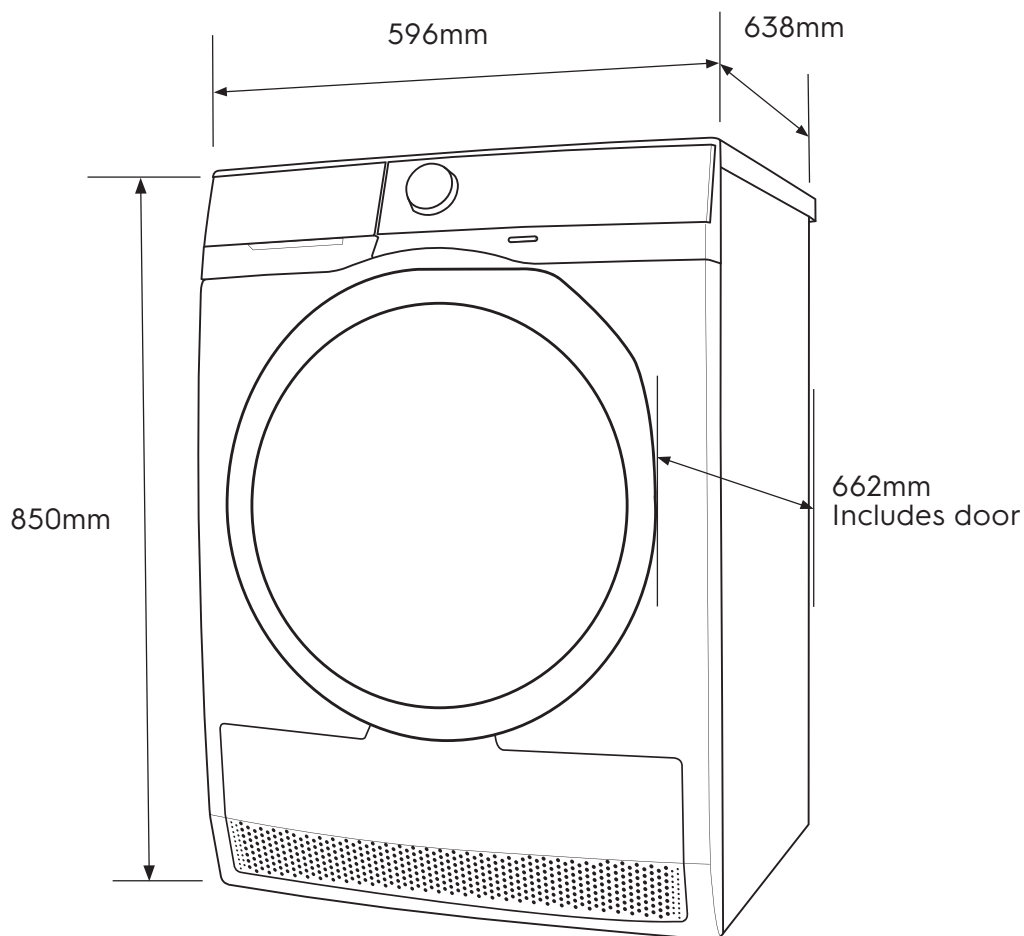

# Dimension Guide

## Heat Pump Dryer

**Model:**  
EDH804H5WB

### Dimensions

|              | width | height | depth |
|--------------|-------|--------|-------|
| Product (mm) | 596   | 850    | 638   |

**Please note!** Dimensions to be used as a guide only. All customers MUST refer to the user manual supplied with the product for detailed installation instructions.