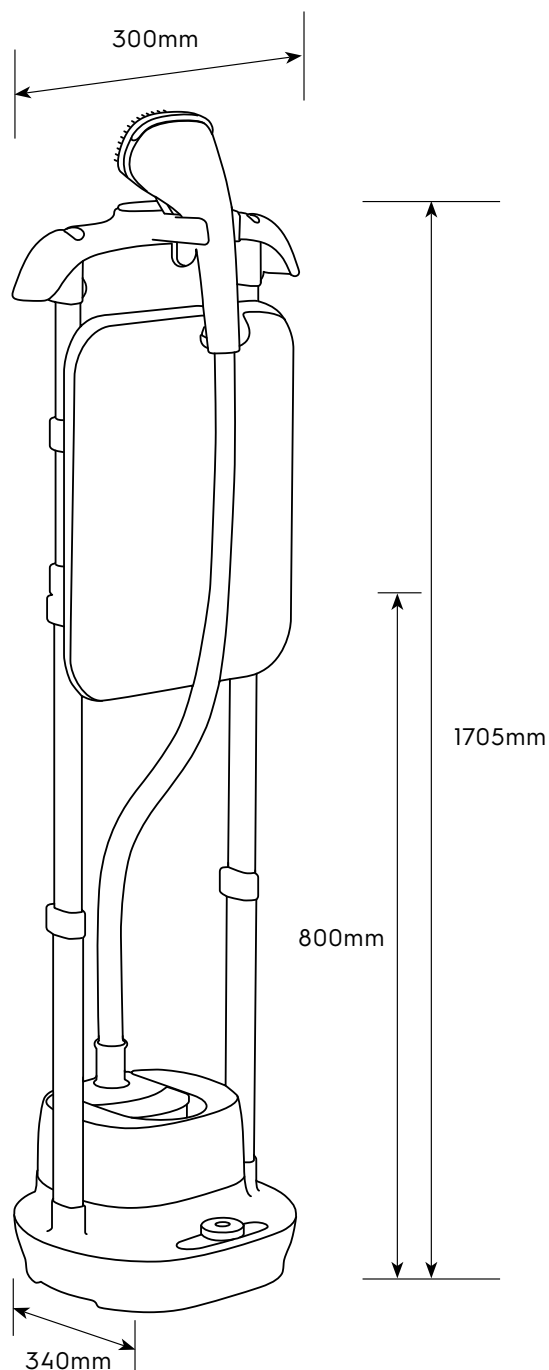

Dimension Guide

Garment Steamer

Model:
E5GSI-44MN

Dimensions			
	width	height	depth
Product (mm)	300	Max 1705 Min 800	340

Please note! Dimensions to be used as a guide only. All customers MUST refer to the user manual supplied with the product for detailed installation instructions.
© 2022 Electrolux S.E.A PTE. LTD. E_Dim_E5GSI-44MN_Mar22