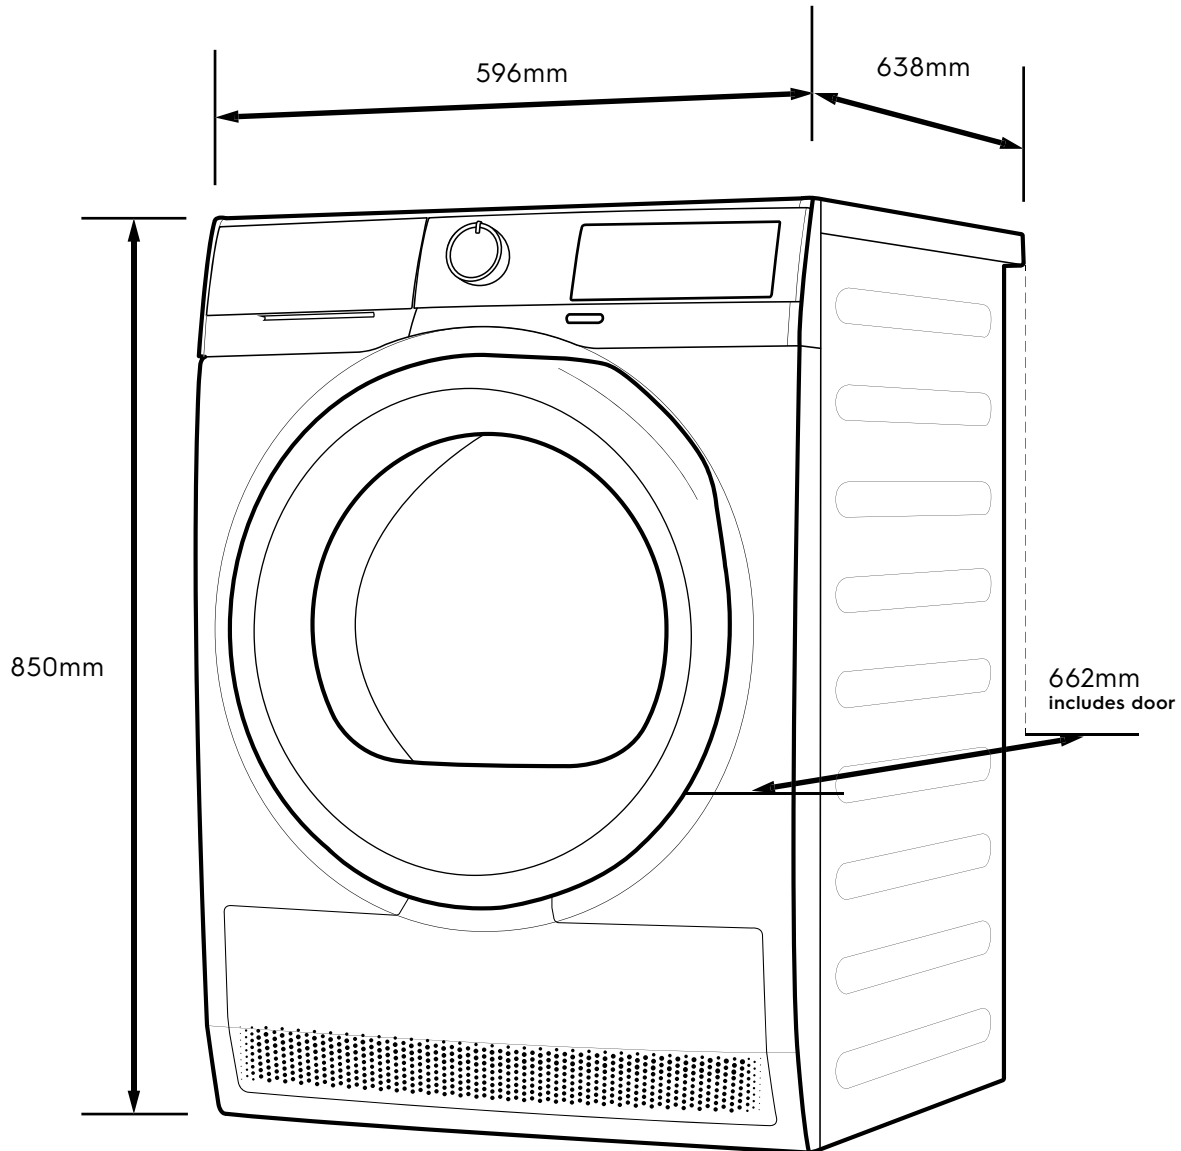

# Dimension Guide

## Heat Pump Dryer

**Model:**  
EDH903BEWA

Dimensions				
	width	depth	height	max depth
Product (mm)	596	638	850	662

**Please note!** Dimensions to be used as a guide only. All customers MUST refer to the user manual supplied with the product for detailed installation instructions.  
© 2022 Electrolux S.E.A PTE. LTD. E\_DIM\_EDH903BEWA\_May22