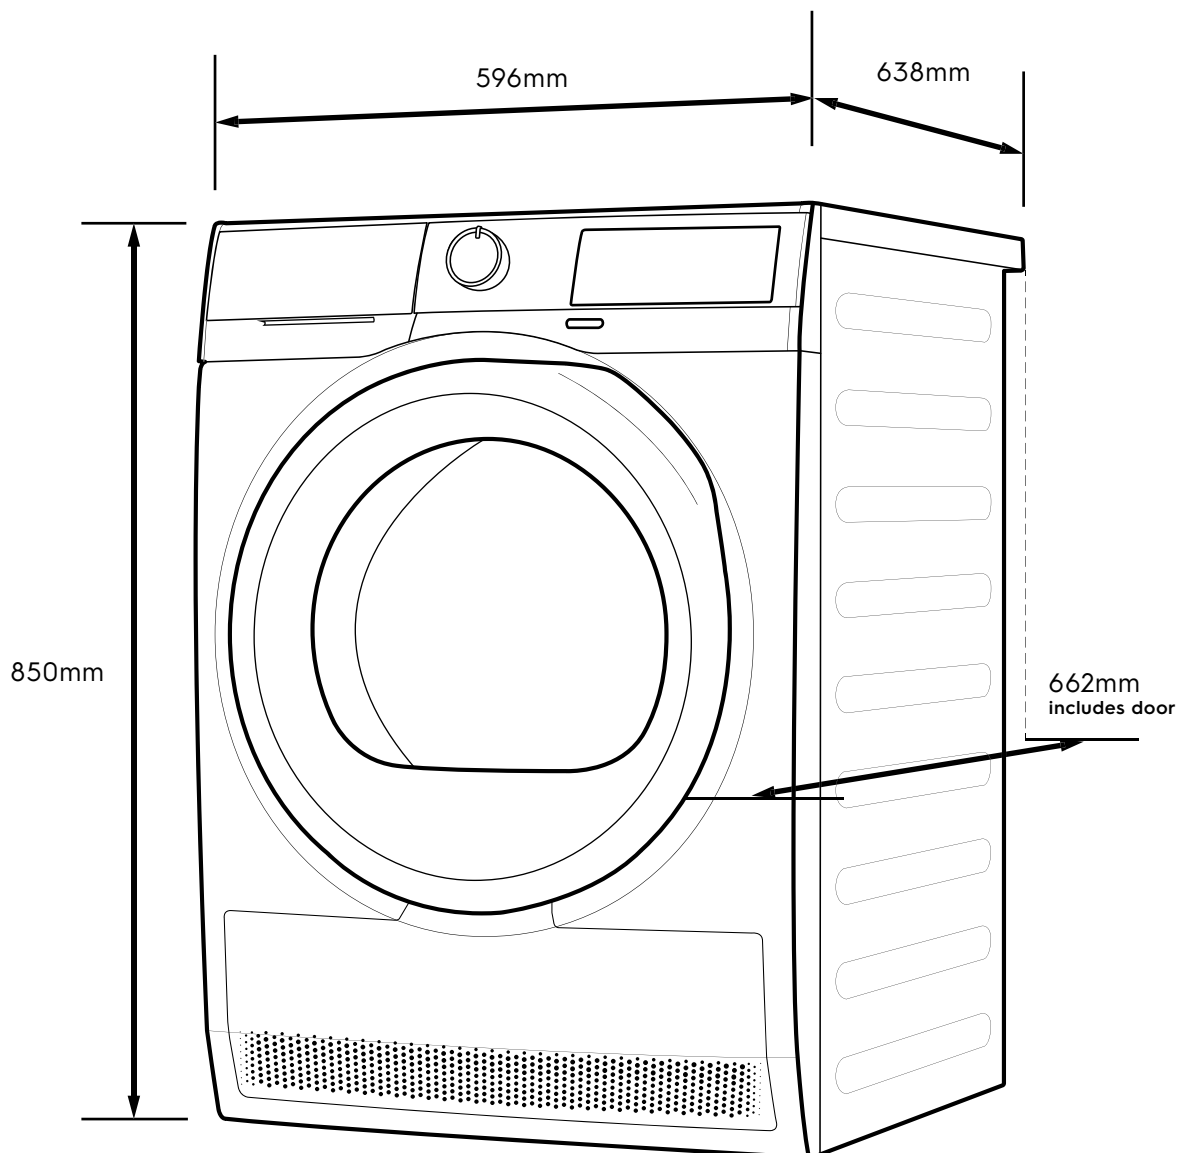

Dimension Guide

Heat Pump Dryer

Model:
EDH803BEWA

Dimensions				
	width	depth	height	max depth
Product (mm)	596	638	850	662

Please note! Dimensions to be used as a guide only. All customers MUST refer to the user manual supplied with the product for detailed installation instructions.