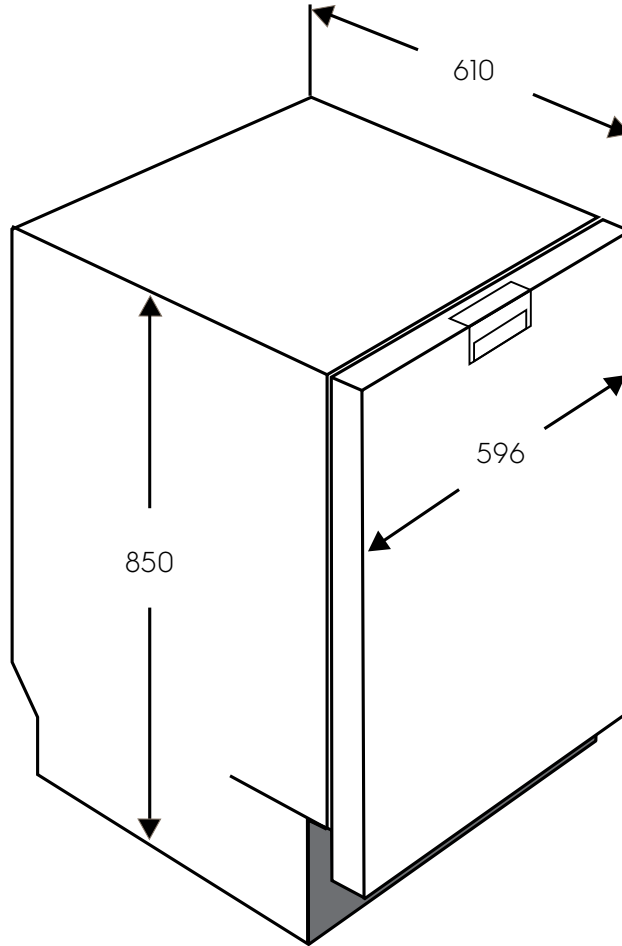

Dimension Guide

Freestanding Dishwasher

Model:
ESF8730ROX

Dimensions			
	width	height	depth
Product (mm)	596	850	610

Please note! Dimensions to be used as a guide only. All customers MUST refer to the user manual supplied with the product for detailed installation instructions.
© 2021 Electrolux S.E.A PTE. LTD. E_DIM_ESF8730ROX_Sep20